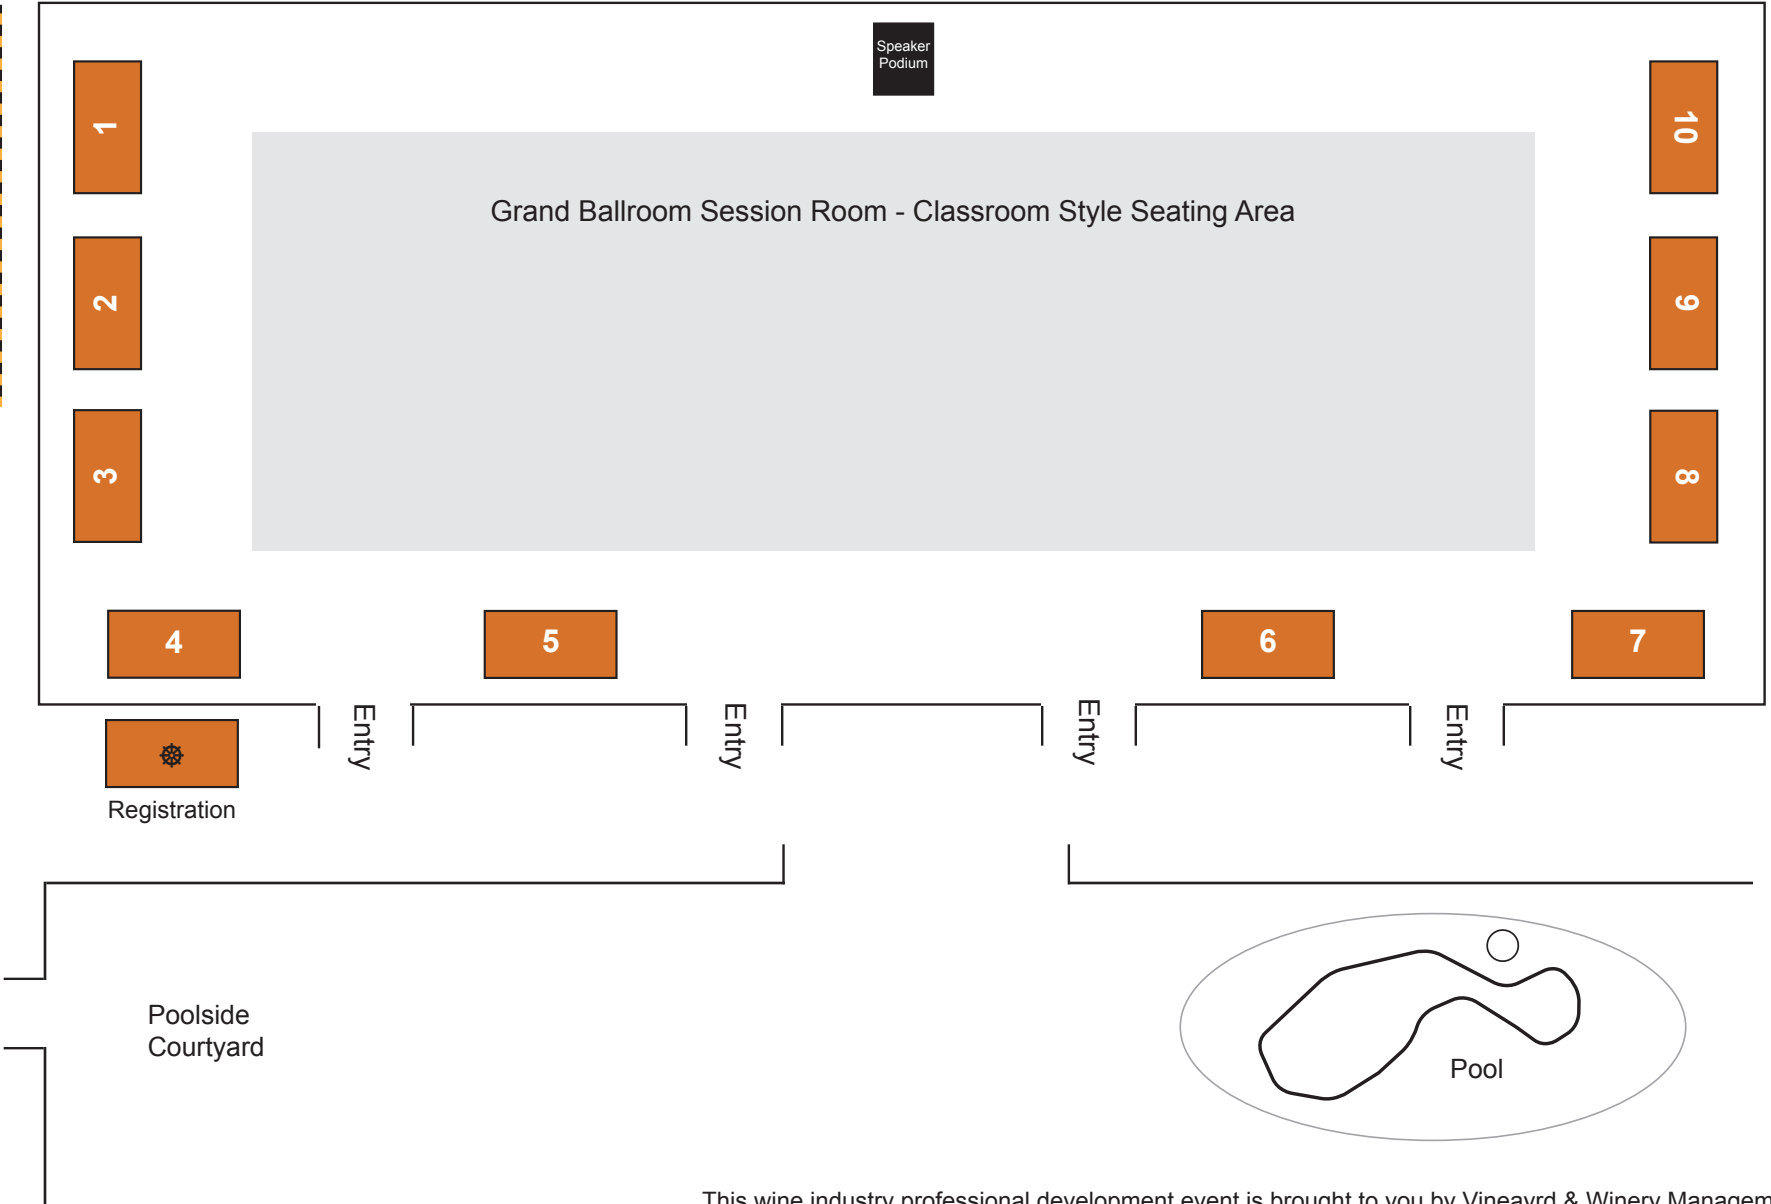

(Table size: six feet long - not drawn to scale)

This wine industry professional development event is brought to you by Vineyard & Winery Management.

Our Brands: