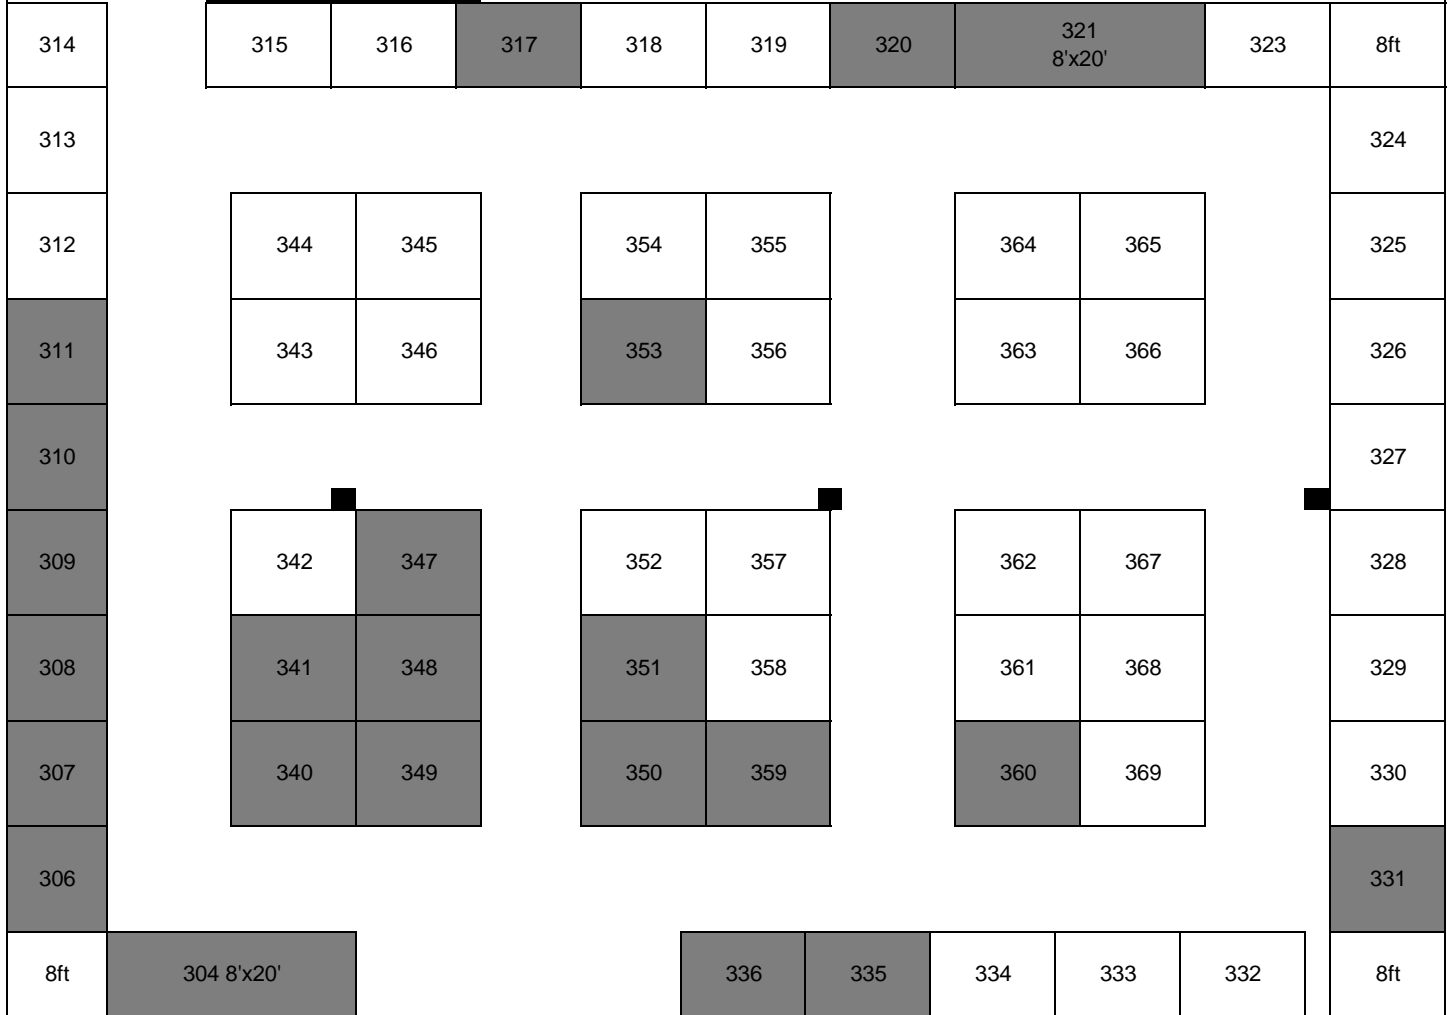

WINERIES UNLIMITED

TRADE SHOW & CONFERENCE

EXHIBITOR SERVICES

Penn State Exposition Services
 Valley Forge Convention Services
 Trakkers Lead Retrieval Services

Floor Load Limit: Unlimited
Freight Door Dimensions:
 16' H x 11' W
Ceiling Height: 14'
 Note that all perimeter booths, (300-339), are 8' in depth & inside booths, (340-369) are 10' in depth

300
10'x20'

337
338