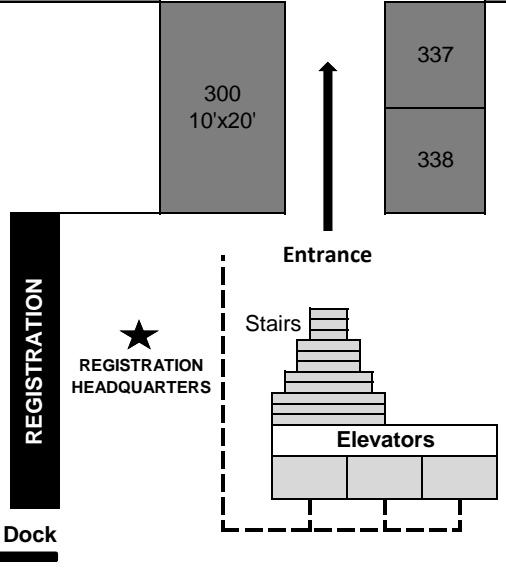

WINERIES UNLIMITED

TRADE SHOW & CONFERENCE

EXHIBITOR SERVICES

Penn State Exposition Services
 Valley Forge Convention Services
 Trakkers Lead Retrieval Services

Floor Load Limit: Unlimited
Freight Door Dimensions:
 16' H x 11' W
Ceiling Height: 14'
 Note that all perimeter booths, (300-339), are 8' in depth & inside booths, (340-369) are 10' in depth

300
10'x20'

337
338